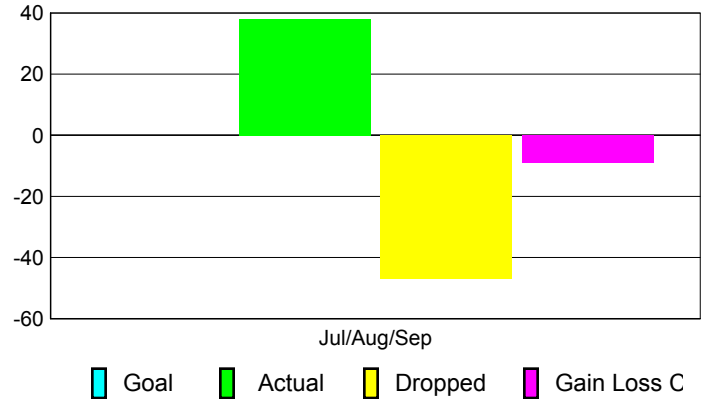

Club Results 2010-2011

Goal, New, Dropped, Gain/Loss

MEMBERSHIP

Membership Results
2010-2011

Membership
2009-2010

Month	Net Memb Goal	Actual New Memb	Actual Dropped Memb	Gain/Loss of Memb	Gain/Loss of Memb
Jul/Aug/Sep	0	38	-47	-9	-9
Totals	0	38	-47	-9	-9

Membership Results 2010-2011

Goal, New, Dropped, Gain/Loss

Comparison of Club Gain/Loss

Current Year Compared to the Previous Year

Comparison of Membership Gain/Loss

Current Year Compared to the Previous Year